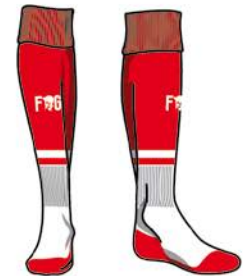

0309: Giallo - Blu / Yellow - Blue

KIT TORPEDO

Kit Giocatore Completo / Complete Player Kit

Taglie Disponibili / Size Available:

NOTE

4XS 3XS 2XS XS S M L XL 2XL 3XL

Torpedo 01

Torpedo 04

Torpedo 12

Torpedo 07

Torpedo 03

Torpedo 05

Torpedo 08

Torpedo 08

Torpedo 09

Torpedo09

Torpedo 06

Torpedo 10

0201: Rosso - Bianco / Red - White

KIT TORPEDO

Kit Giocatore Completo / Complete Player Kit

Taglie Disponibili / Size Available:

NOTE

4XS 3XS 2XS XS S M L XL 2XL 3XL